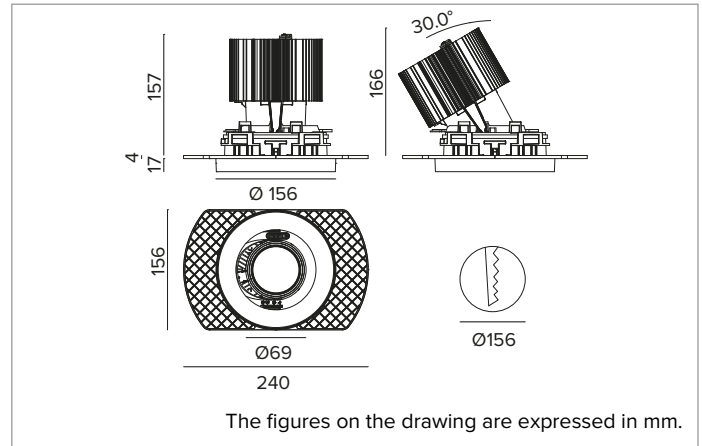

1T8627ELTR | CTEVO ARCHITECTURAL 160

Adjustable recessed LED projector in a trimless version

		3000K	H(m)	D(m)	Emax(lx)
		Ra90		22°	
		Fixture Power	74W	1	0.39
		Source Flux	7558lm	2	0.77
		Fixture Flux	5106lm	3	1.16
		Efficacy	69lm/W	4	1.55
TS1280	Imax=3038cd/klm	Imax	22963cd	5	1.94

CCT nominal: 3000K

Lifetime (L80/B10): >50000h tq +25°C

ILLUMINOTECHNICAL CHARACTERISTICS

SP - precision optics with a black silicone cut off ring. Version with a convex faceted highly reflective anodised aluminium reflector and a holographic diffusion filter. UGR<19 (EN 12464-1).

Optic: REFLECTOR

Beam angles: SP

Optical efficiency: 68%

Fixture flux: 5106lm

Luminous efficacy: 69lm/W

Photobiological safety: Compliant with RG1 low risk group

MECHANICAL CHARACTERISTICS

Die-cast black painted anodised aluminium body and dissipator. Black colour cover. The optical unit can be adjusted up to 30° on the vertical plane with a mechanical beam locking system and a graduated scale, and 358° on the horizontal plane. Trimless version with a load-bearing element for installation and finishing in plasterboard.

Colour and finish: Deep black

Weight: 1.55Kg

Version: TRIMLESS HO

Degree of protection: IP20 for recessed part

Degree of protection: IP40 for exposed part

ELECTRICAL CHARACTERISTICS

Integrated electronic ON-OFF driver.