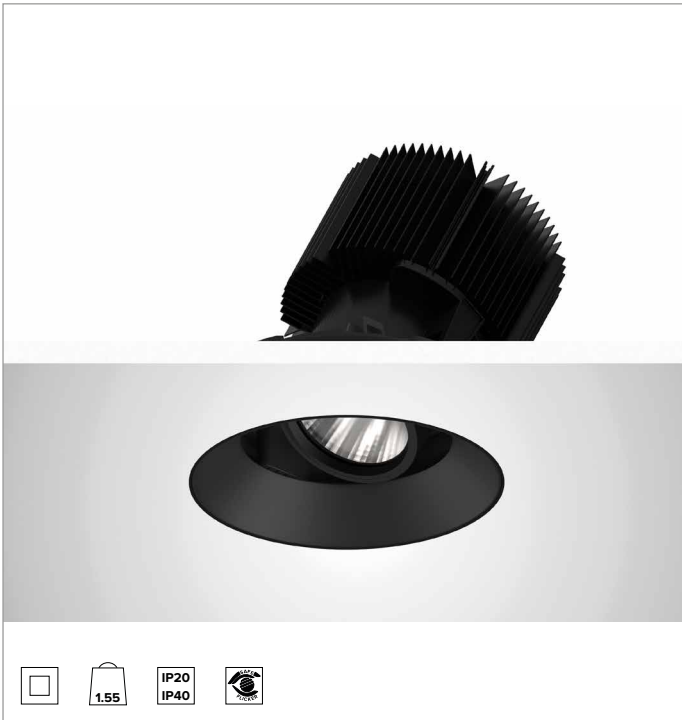

1T8627ELTR | CTEVO ARCHITECTURAL 160

Adjustable recessed LED projector in a trimless version

		3000K	H(m)	D(m)	Emax(lx)
		Ra90		22°	
		Fixture Power	74W	1	0.39
		Source Flux	7558lm	2	0.77
		Fixture Flux	5106lm	3	1.16
		Efficacy	69lm/W	4	1.55
TS1280	Imax=3038cd/klm	Imax	22963cd	5	1.94

CCT nominal: 3000K

Lifetime (L80/B10): >50000h tq +25°C

ILLUMINOTECHNICAL CHARACTERISTICS

SP - precision optics with a black silicone cut off ring. Version with a convex faceted highly reflective anodised aluminium reflector and a holographic diffusion filter. UGR<19 (EN 12464-1).

Optic: REFLECTOR

Beam angles: SP

Optical efficiency: 68%

Fixture flux: 5106lm

Luminous efficacy: 69lm/W

Photobiological safety: Compliant with RG1 low risk group

MECHANICAL CHARACTERISTICS

Die-cast black painted anodised aluminium body and dissipator. Black colour cover. The optical unit can be adjusted up to 30° on the vertical plane with a mechanical beam locking system and a graduated scale, and 358° on the horizontal plane. Trimless version with a load-bearing element for installation and finishing in plasterboard.

Colour and finish: Deep black

Weight: 1.55Kg

Version: TRIMLESS HO

Degree of protection: IP20 for recessed part

Degree of protection: IP40 for exposed part

ELECTRICAL CHARACTERISTICS

Integrated electronic ON-OFF driver.